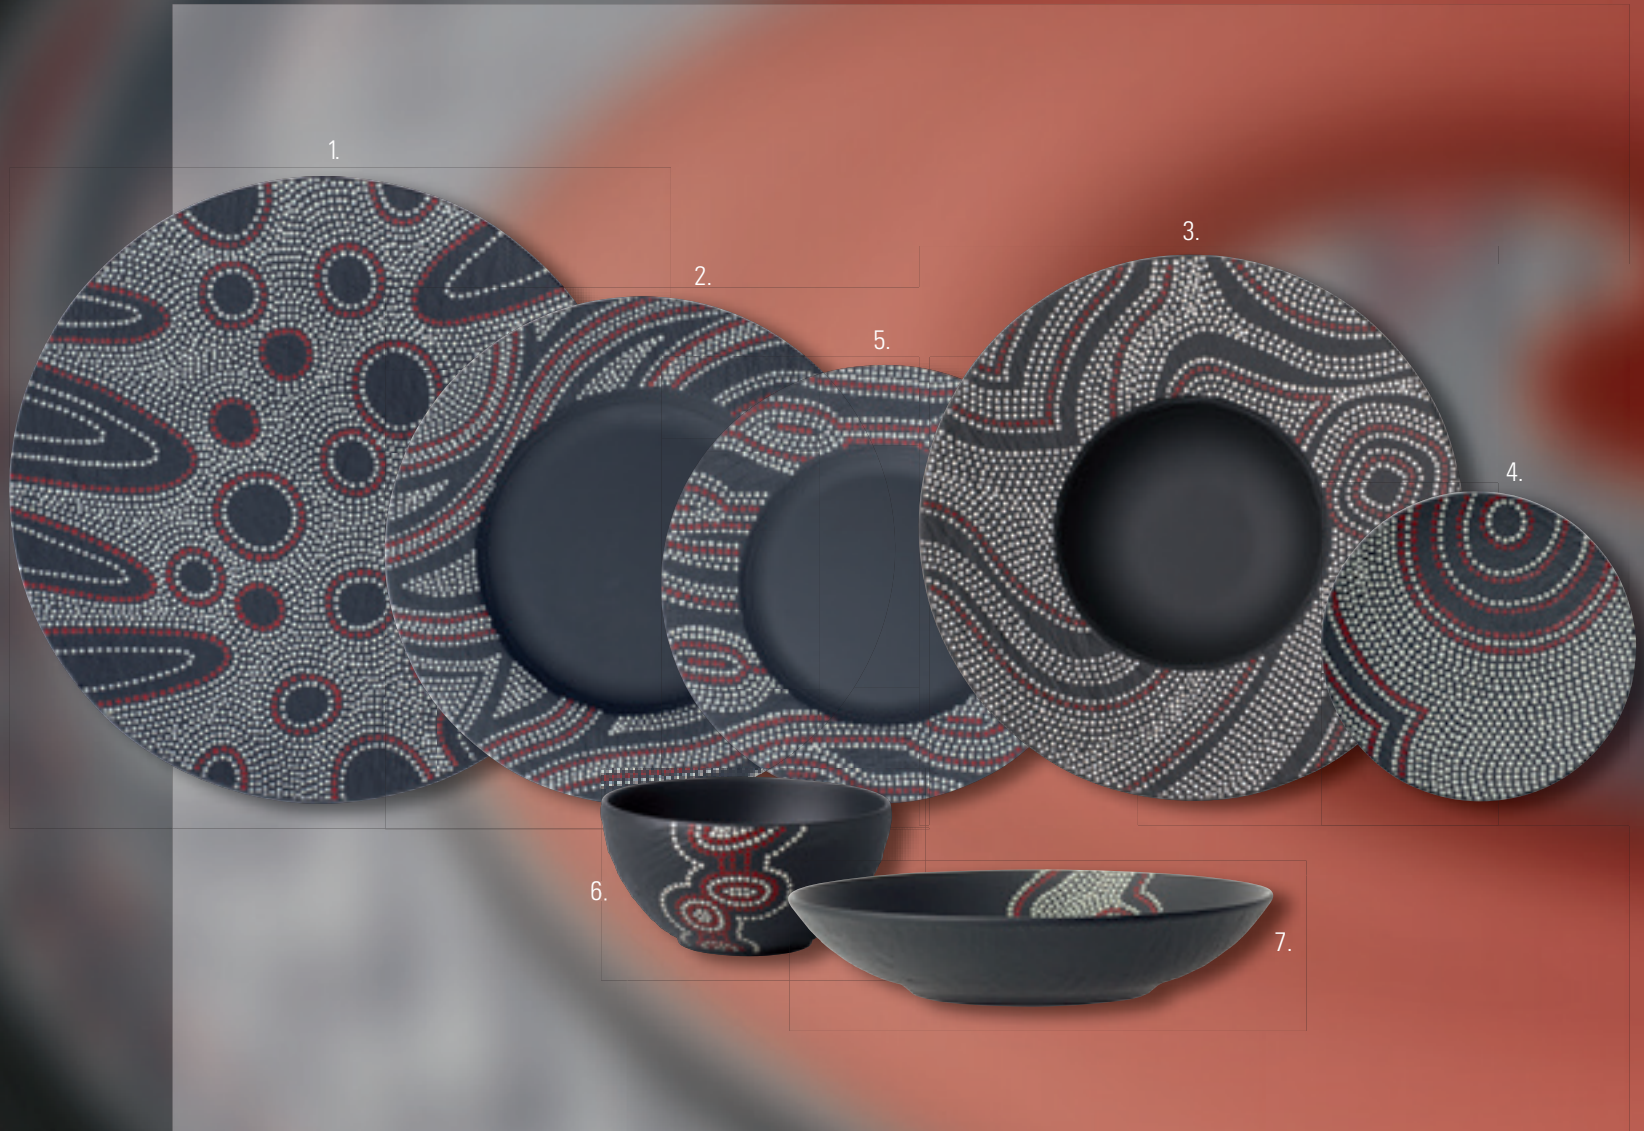

Manufacture Rock Desert

1. Manufacture Rock Desert

- 10-4250-2590
- Gourmet plate
- Gourmetteller
- Assiette gourmet
- Ø 31,5 cm

2. Manufacture Rock Desert

- 10-4250-2620
- Flat plate
- Speiseteller
- Assiette plate
- Ø 27 cm

3. Manufacture Rock Desert

- 10-4250-2790
- Pasta plate
- Pastateller
- Assiette à pâtes
- Ø 29 cm

4. Manufacture Rock Desert

- 10-4250-2660
- Bread & butter plate
- Brotteller
- Assiette à pain
- Ø 16 cm

5. Manufacture Rock Desert

- 10-4250-2640
- Salad plate
- Frühstücksteller
- Assiette dessert
- Ø 22 cm

6. Manufacture Rock Desert

- 10-4250-1900
- Bowl
- Bol
- Bol
- Ø 14 x 14 x 7 cm

7. Manufacture Rock Desert

- 10-4250-2536
- Bowl flat
- Schale flach
- Coupe plate
- Ø 24 cm